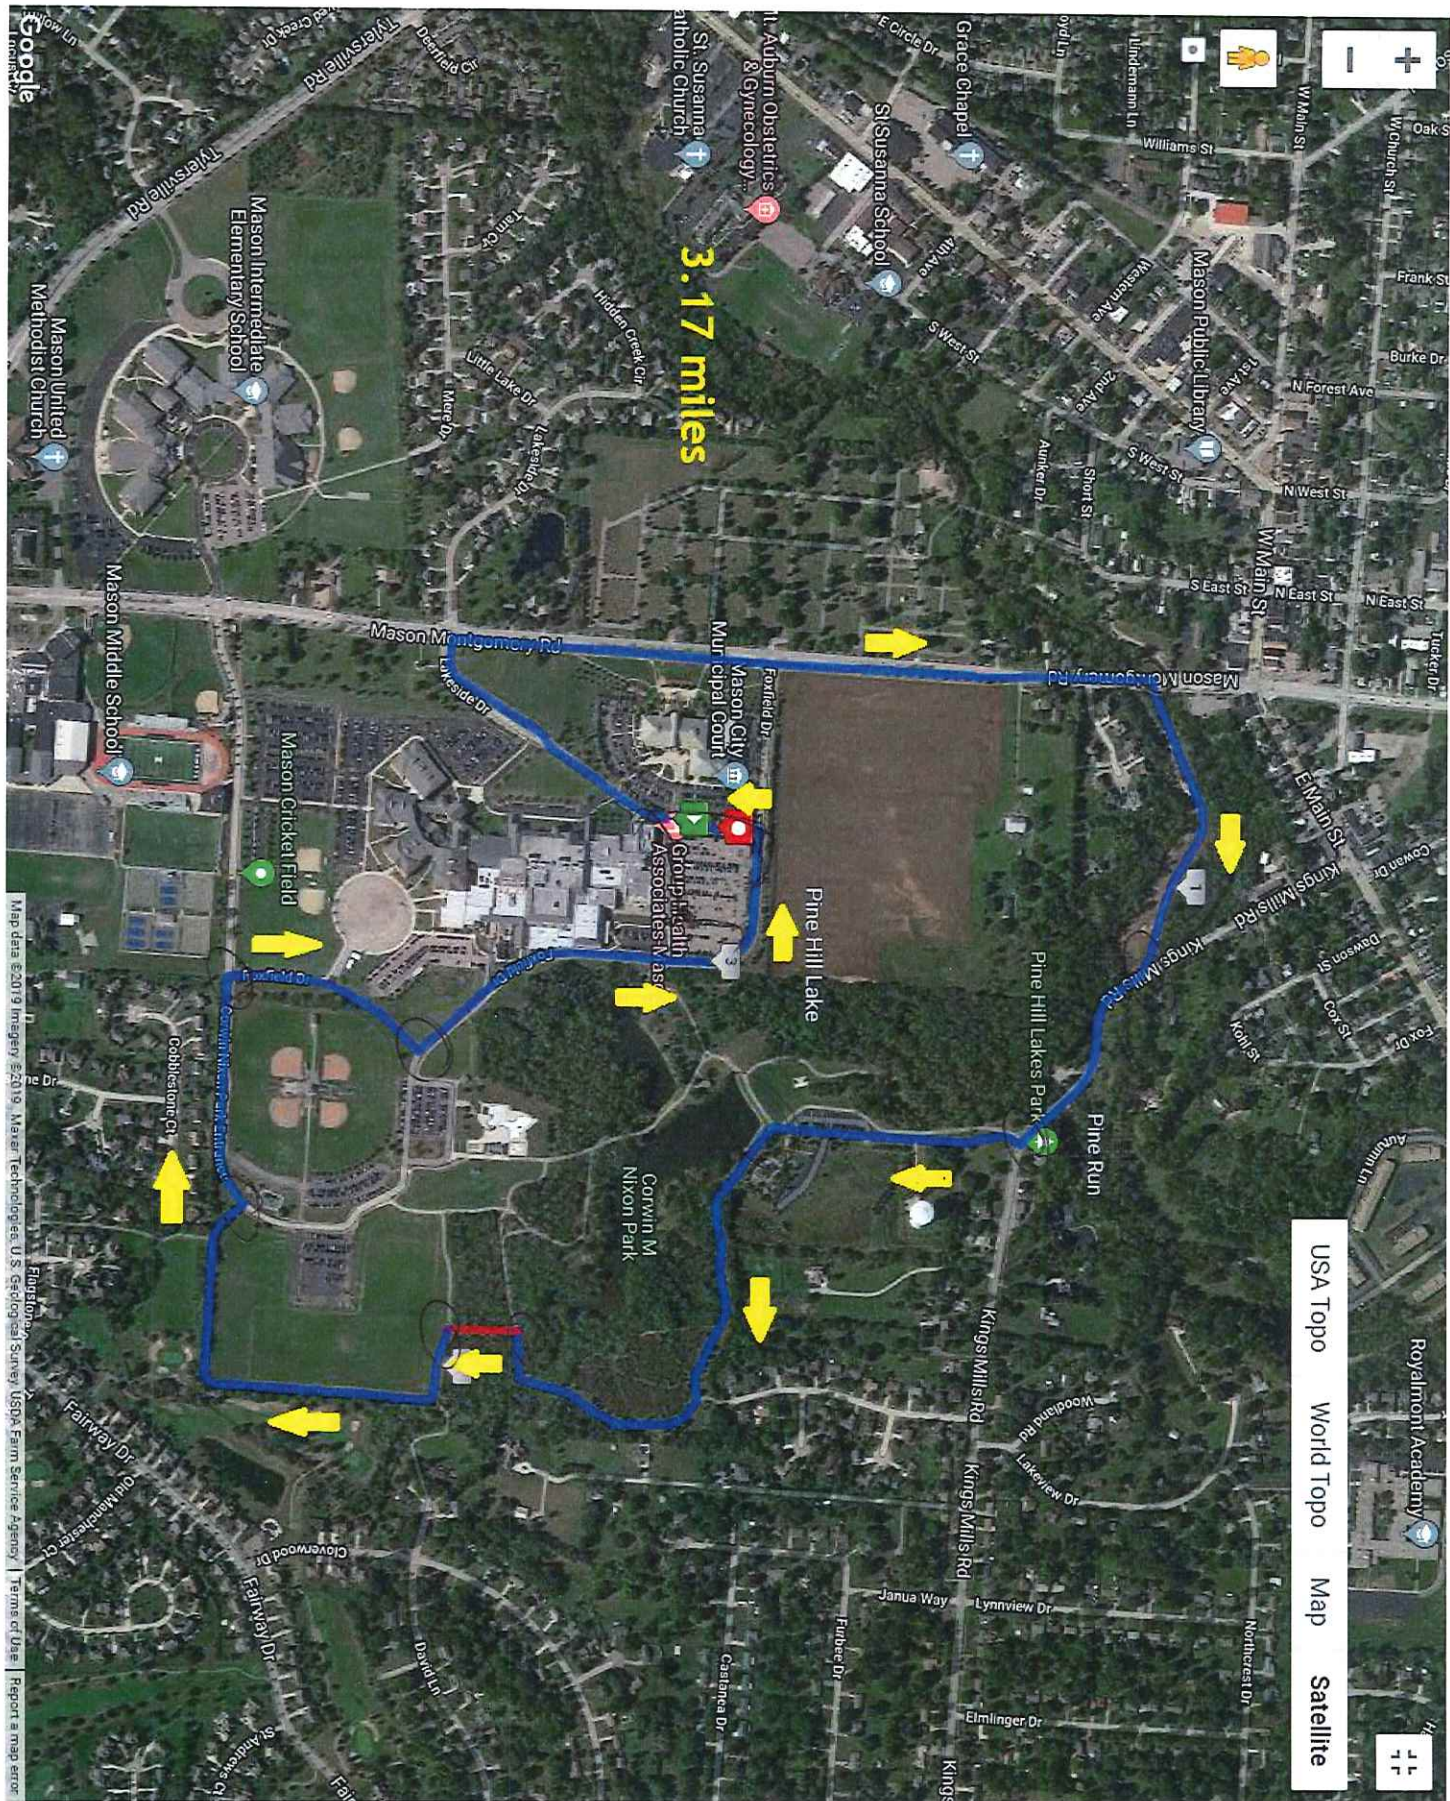

USA Topo World Topo Map Satellite

3.17 miles

Google

Map data ©2019 Imagery ©2019 Maxar Technologies U.S. Geological Survey USGS Farm Service Agency Terms of Use Report a map error